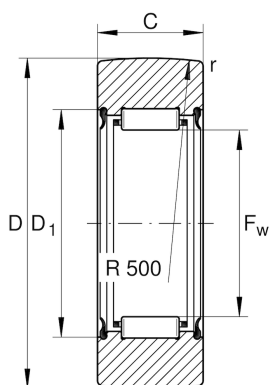

## RNA2200-2RSR

Yoke type track roller

Schaeffler ID:  
0000271970000

Yoke type track rollers RNA22...-2RSR,  
without axial guidance, lip seals on both  
sides

#### Main Dimensions & Performance Data

D	30 mm	Outside diameter
F <sub>w</sub>	14 mm	Under roller diameter
C	13.8 mm	Width, outer ring
C <sub>r w</sub>	7,000 N	Basic dynamic load rating, radial
C <sub>0r w</sub>	6,900 N	Basic static load rating, radial
C <sub>ur w</sub>	1,120 N	Fatigue load limit, radial
n <sub>D G</sub>	5,500 1/min	Speed on permanent grease lubrication
	52 g	Weight

#### Dimensions

D <sub>1 min</sub>	20 mm	Minimum mounting dimension
r <sub>min</sub>	0.6 mm	Minimum chamfer dimension
R	500 mm	Radius of outer ring outside profile